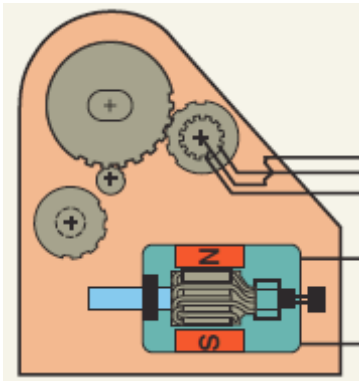

8. If an A/C system is set to "BI-LEVEL" where is the air directed? 8. _____
A) Floor only
B) Floor and defrost
C) Dash vents only
D) Dash vents and floor

9. Inside the air distribution system, where is the temperature-blend door located? 9. _____
A) In front of the heater core
B) After the heater core
C) Before the evaporator
D) At the dash vent outlets

10. Identify this component. 10. _____

- A) Door actuator
- B) HVAC door actuator
- C) Clock
- D) Window motor