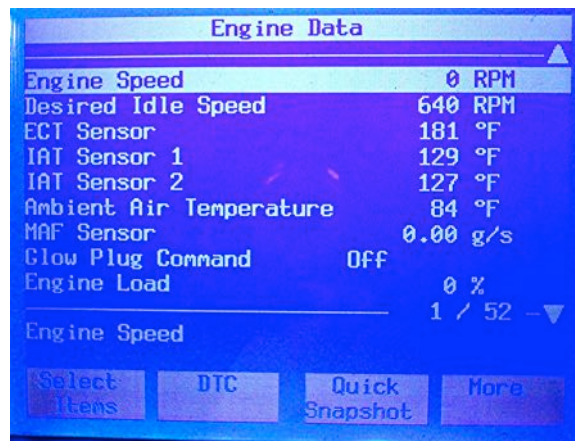

Scan Tool Diagnosis

Meets ASE Task: (A9-F-13) Use a diagnostic scan tool to inspect and test electronic engine control system sensors, actuators, electronic modules, and circuits; determine further diagnosis.

Name _____ Date _____ Time on Task _____

Make/Model/Year _____ VIN _____ Evaluation: 4 3 2 1

_____ 1. Check service information for the procedures and data information for the electronic engine control system sensors and actuators. Describe the specified values.